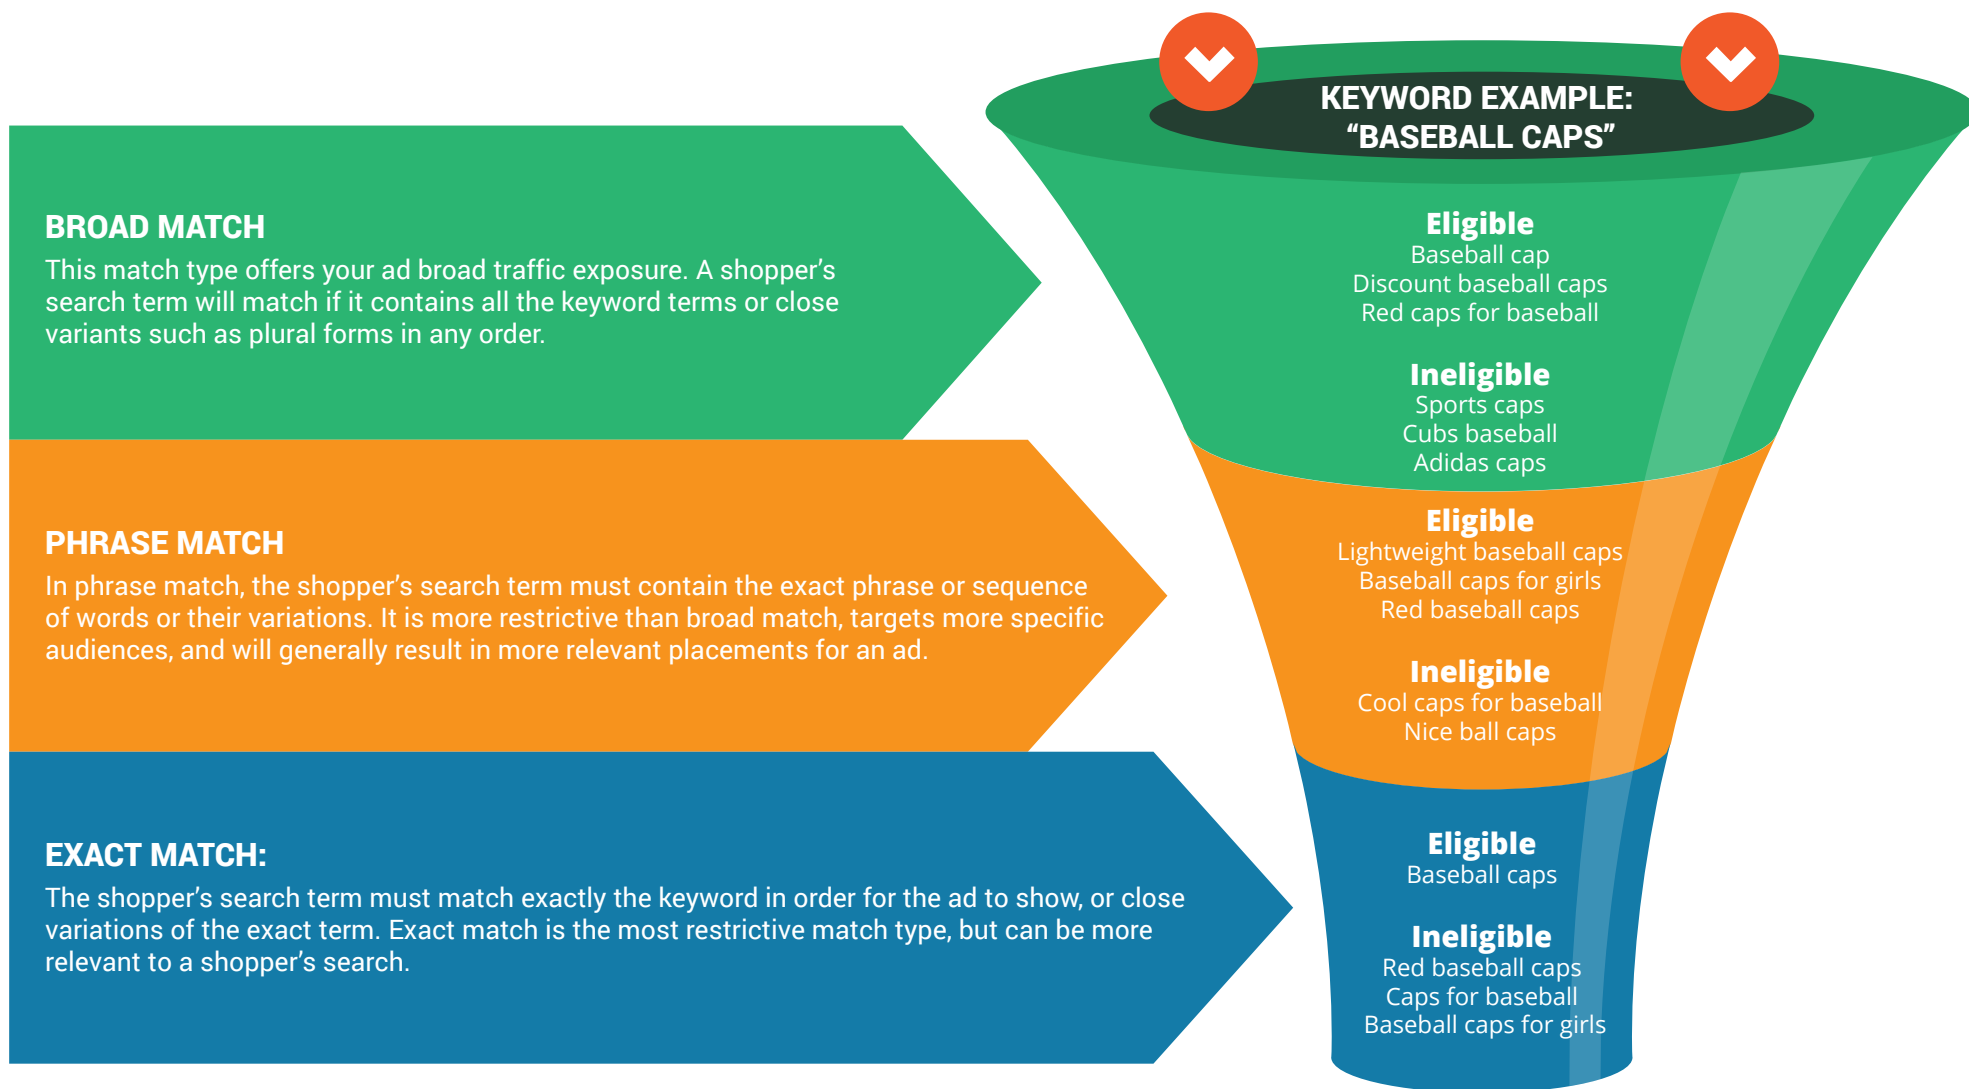

The Sponsored Products Keyword

Match Type Cheat Sheet

This cheat sheet was pulled from Amazon's documentation, but there is no guarantee that it is free from errors. Check Amazon's docs!

Amazon, the Amazon logo, Fulfillment by Amazon, FBA, Seller Central, and any other Amazon owned company names, products, and/or logos are property and the trademarks of Amazon.com or its affiliates. Admired Media, LLC and MySellerPal.com are not directly affiliated with Amazon.com, Inc.